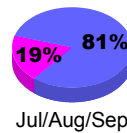

**Membership Results
2010-2011**

**Membership
2009-2010**

Month	Net Memb Goal	Actual New Memb	Actual Dropped Memb	Gain/Loss of Memb	Gain/Loss of Memb
Jul/Aug/Sep	100	89	-112	-23	-72
Oct/Nov/Dec	100	162	-112	50	-30
Jan/Feb/Mar	50	54	-31	23	-87
Apr/May/June	0	120	-168	-48	-114
Totals	250	425	-423	2	-303

Membership Results 2010-2011

Goal, New, Dropped, Gain/Loss

Comparison of Membership Gain/Loss

Current Year Compared to the Previous Year

Gender Comparison 2010-2011

Jul/Aug/Sep

Oct/Nov/Dec

Jan/Feb/Mar

Apr/May/June

Male

Female