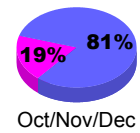

**Membership Results
2010-2011**

**Membership
2009-2010**

Month	Net Memb Goal	Actual New Memb	Actual Dropped Memb	Gain/Loss of Memb	Gain/Loss of Memb
Jul/Aug/Sep	100	89	-112	-23	-72
Oct/Nov/Dec	100	162	-112	50	-30
Jan/Feb/Mar	50	54	-31	23	-87
Apr/May/June	0	120	-168	-48	-114
Totals	250	425	-423	2	-303

Membership Results 2010-2011

Goal, New, Dropped, Gain/Loss

Comparison of Membership Gain/Loss

Current Year Compared to the Previous Year

Gender Comparison 2010-2011

Jul/Aug/Sep

Oct/Nov/Dec

Jan/Feb/Mar

Apr/May/June

Male

Female