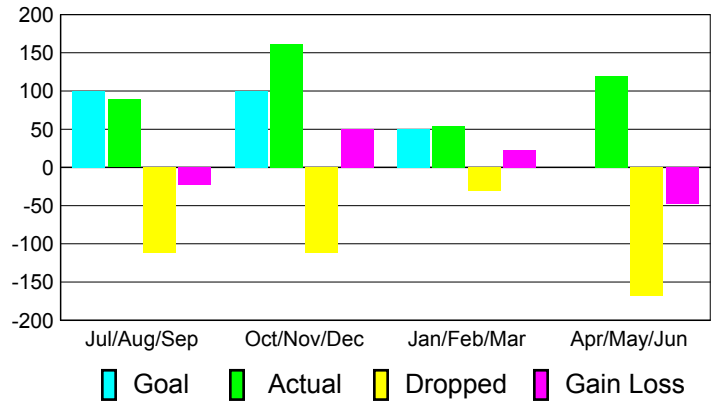

Membership Results 2010-2011

Goal, New, Dropped, Gain/Loss

Comparison of Membership Gain/Loss

Current Year Compared to the Previous Year