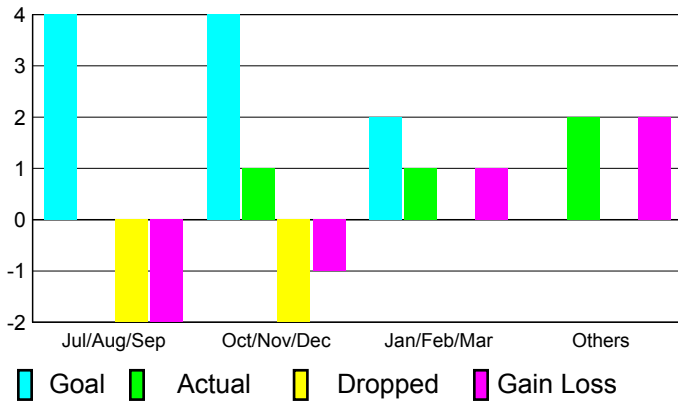

2010-2011 GMT Reports for District (or Undistricted) **District 324C2**

GMT: **M NAGARAJAN**

Location: **INDIA**

GMT CA: **6**

CLUBS

**Club Results
2010-2011**

**Clubs
2009-2010**

Month	New Club Goal	Actual New Clubs	Actual Dropped Clubs	Gain/Loss of Clubs	Gain/Loss of Clubs
Jul/Aug/Sep	4	0	-2	-2	1
Oct/Nov/Dec	4	1	-2	-1	0
Jan/Feb/Mar	2	1	0	1	-2
Apr/May/June	0	2	0	2	5
Totals	10	4	-4	0	4

Club Results 2010-2011

Goal, New, Dropped, Gain/Loss

Comparison of Club Gain/Loss

Current Year Compared to the Previous Year

YTD Status Quo Clubs 2010-2011

Status Quo Clubs Compared to Status Quo Members

MEMBERSHIP

**Membership Results
2010-2011**

**Membership
2009-2010**

Month	Net Memb Goal	Actual New Memb	Actual Dropped Memb	Gain/Loss of Memb	Gain/Loss of Memb
Jul/Aug/Sep	100	89	-112	-23	-72
Oct/Nov/Dec	100	162	-112	50	-30
Jan/Feb/Mar	50	54	-31	23	-87
Apr/May/June	0	120	-168	-48	-114
Totals	250	425	-423	2	-303