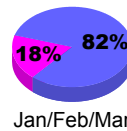

**Membership Results
2010-2011**

**Membership
2009-2010**

Month	Net Memb Goal	Actual New Memb	Actual Dropped Memb	Gain/Loss of Memb	Gain/Loss of Memb
Jul/Aug/Sep	100	89	-112	-23	-72
Oct/Nov/Dec	100	162	-112	50	-30
Jan/Feb/Mar	50	54	-31	23	-87
Apr/May/June	0	120	-168	-48	-114
Totals	250	425	-423	2	-303

Membership Results 2010-2011

Goal, New, Dropped, Gain/Loss

Comparison of Membership Gain/Loss

Current Year Compared to the Previous Year

Gender Comparison 2010-2011

Jul/Aug/Sep

Oct/Nov/Dec

Jan/Feb/Mar

Apr/May/June

Male

Female