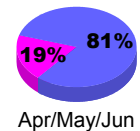

**Membership Results
2010-2011**

**Membership
2009-2010**

Month	Net Memb Goal	Actual New Memb	Actual Dropped Memb	Gain/Loss of Memb	Gain/Loss of Memb
Jul/Aug/Sep	100	89	-112	-23	-72
Oct/Nov/Dec	100	162	-112	50	-30
Jan/Feb/Mar	50	54	-31	23	-87
Apr/May/June	0	120	-168	-48	-114
Totals	250	425	-423	2	-303

Membership Results 2010-2011

Goal, New, Dropped, Gain/Loss

Comparison of Membership Gain/Loss

Current Year Compared to the Previous Year

Gender Comparison 2010-2011

Jul/Aug/Sep

Oct/Nov/Dec

Jan/Feb/Mar

Apr/May/June

Male

Female