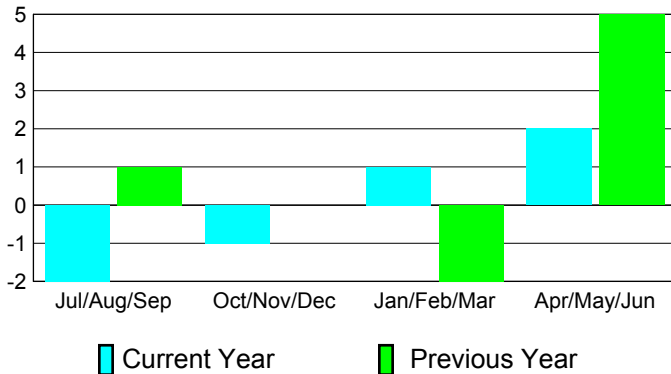

2010-2011 GMT Reports for District (or Undistricted) **District 324C2**

GMT: **M NAGARAJAN**

Location: **INDIA**

GMT CA: **6**

CLUBS

**Club Results
2010-2011**

**Clubs
2009-2010**

Month	New Club Goal	Actual New Clubs	Actual Dropped Clubs	Gain/Loss of Clubs	Gain/Loss of Clubs
Jul/Aug/Sep	4	0	-2	-2	1
Oct/Nov/Dec	4	1	-2	-1	0
Jan/Feb/Mar	2	1	0	1	-2
Apr/May/June	0	2	0	2	5
Totals	10	4	-4	0	4

Club Results 2010-2011

Goal, New, Dropped, Gain/Loss

Comparison of Club Gain/Loss

Current Year Compared to the Previous Year

YTD Status Quo Clubs 2010-2011

Status Quo Clubs Compared to Status Quo Members

MEMBERSHIP