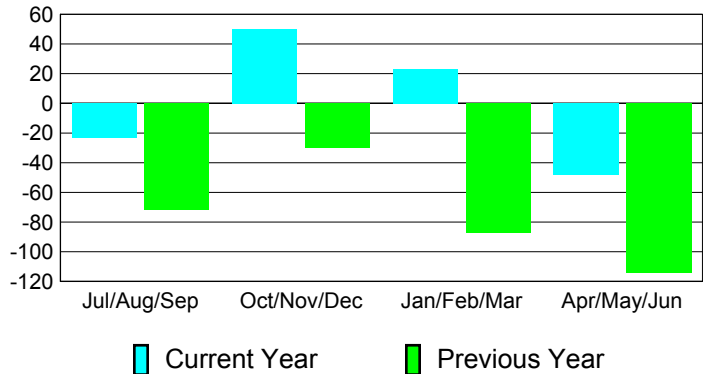

**Membership Results
2010-2011**

**Membership
2009-2010**

Month	Net Memb Goal	Actual New Memb	Actual Dropped Memb	Gain/Loss of Memb	Gain/Loss of Memb
Jul/Aug/Sep	100	89	-112	-23	-72
Oct/Nov/Dec	100	162	-112	50	-30
Jan/Feb/Mar	50	54	-31	23	-87
Apr/May/June	0	120	-168	-48	-114
Totals	250	425	-423	2	-303

Membership Results 2010-2011

Goal, New, Dropped, Gain/Loss

Comparison of Membership Gain/Loss

Current Year Compared to the Previous Year

Gender Comparison 2010-2011

Jul/Aug/Sep

Oct/Nov/Dec

Jan/Feb/Mar

Apr/May/June

Male

Female